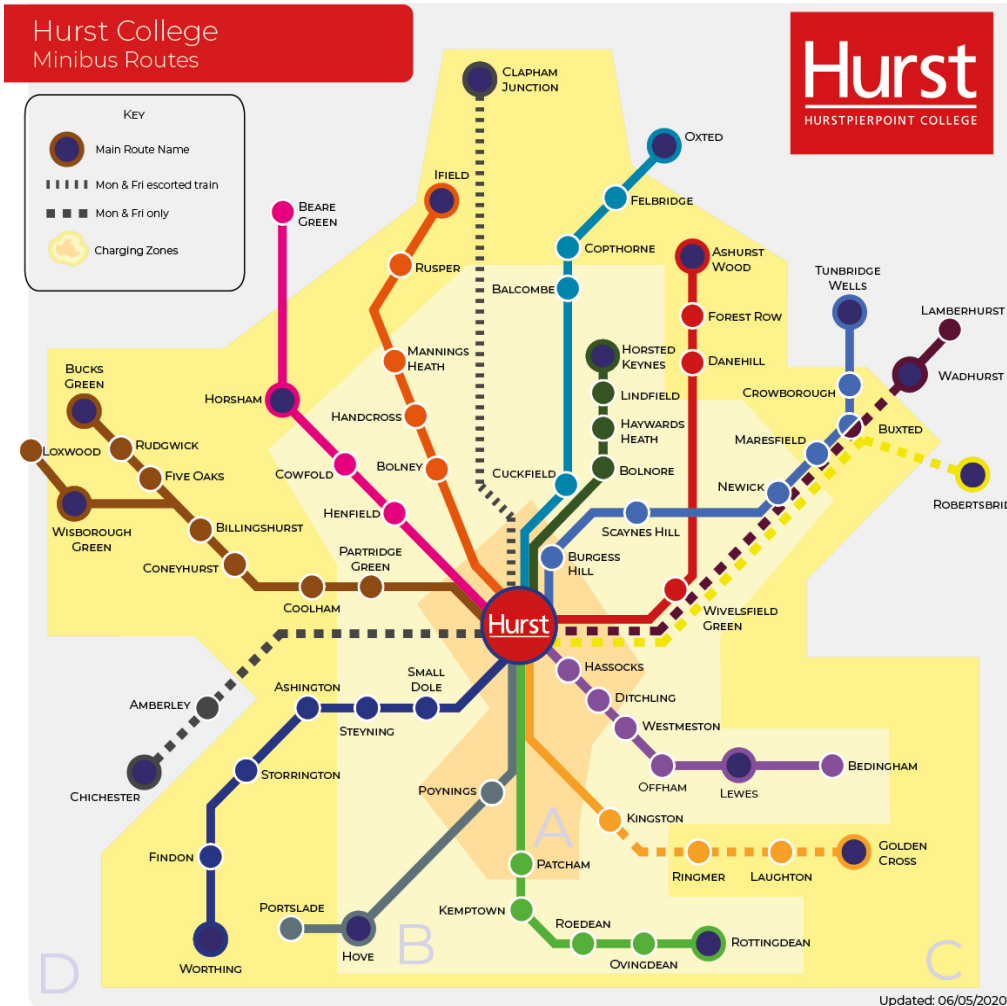

## PLEASE NOTE

Charges quoted are subject to change

Charges are reviewed annually

Michaelmas Term - Morning & Evening Routes					
Charge Band	Number of days per week				
	1	2	3	4	5
A	£90	£135	£180	£202	£224
B	£114	£171	£228	£257	£286
C	£129	£194	£259	£291	£323
D	£140	£211	£281	£316	£351

Lent & Summer Term - Morning & Evening Routes					
Charge Band	Number of days per week				
	1	2	3	4	5
A	£70	£105	£140	£158	£175
B	£88	£132	£175	£197	£219
C	£99	£148	£197	£222	£247
D	£107	£161	£215	£241	£268

Individual journeys where available	
A	£8.20
B	£9.95
C	£11.00
D	£12.00

Enquiries: [transport@hppc.co.uk](mailto:transport@hppc.co.uk)