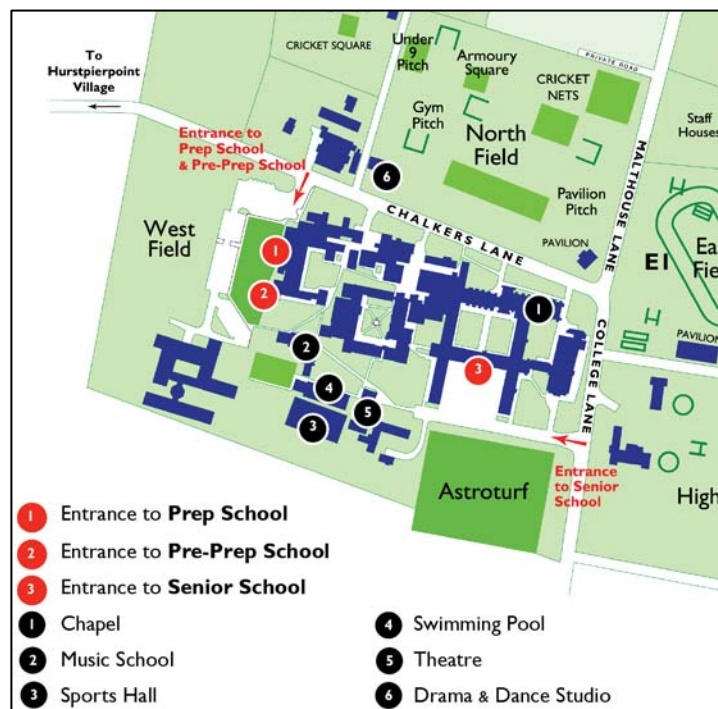

Pre-Prep School

Telephone: 01273 835821
Facsimile: 01273 836900