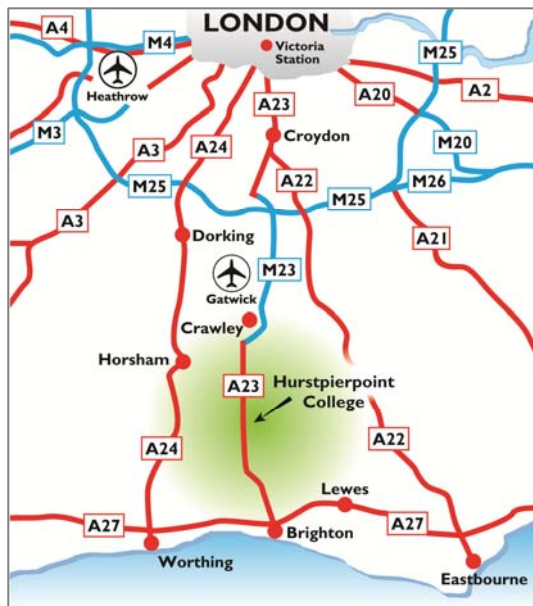

Hurst

Hurstpierpoint College

Pre-Prep | Prep | Senior School | Sixth Form

How to find us